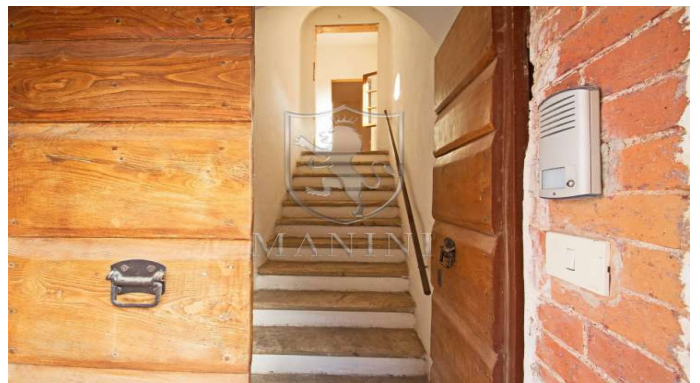

"Siena. Sinalunga. "Rosa" villa, independent on three sides has been renovated to 70%. On the ground floor there is a study, a dining/living area and a tavern. Via the original travertine staircase you can access the sleeping area, consisting of a bedroom, a master bedroom and a bathroom with shower. It is sold with a garden of 300 square meters (possibility to extend the garden)."