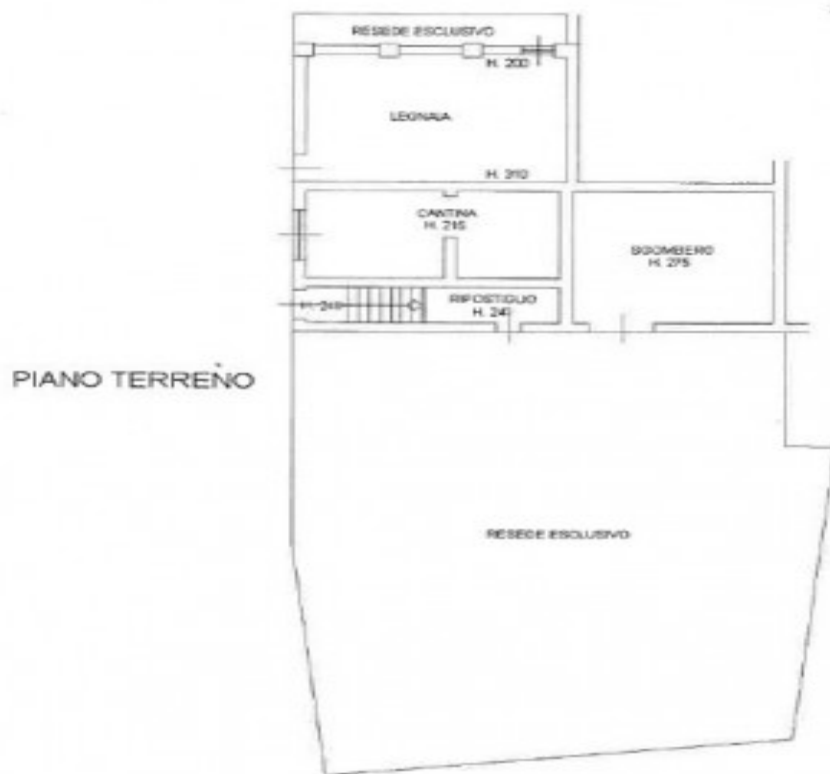

Category: Villetta in bifamiliare

Location: Sinalunga

Province: Siena

Rif: 43

Premises surface: 150

Price: 120.000,00

N° bagni: 2

N° Camere: 2

"Siena. Sinalunga. "Rosa" villa, independent on three sides has been renovated to 70%. On the ground floor there is a study, a dining/living area and a tavern. Via the original travertine staircase you can access the sleeping area, consisting of a bedroom, a master bedroom and a bathroom with shower. It is sold with a garden of 300 square meters (possibility to extend the garden)."

PIANO PRIMO